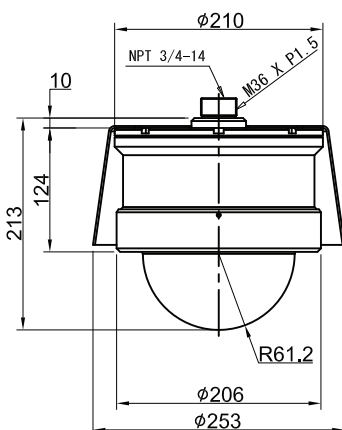

SDS-M30SN

Anti-Corrosion IR Speed Dome Camera

Feature

- Ultra Lightweight IR Speed Dome Camera(11Kg)
- Optical 30x / Digital 32x
- Cable Entry: NPT 3/4"-14
- Built in Fan/Heater/Temp Sensor
- Built in High Power LED / Condenser Lenses
- Sunlight resistant material / special coating dome (Inside: Anti-Fog coated, Outside: Hydrophilic coated)
- Anti-diffuse Reflection Structure
- SUS 316/316L Stainless Steel
- Operating Temp: -40 ~ +60°C
- IP66/68
- Video: HD-SDI/CVBS(SD)/IP Network

Dimension

Unit:mm

VIDEO

Image sensor	1/2.8" 2.38 Megapixels CMOS
Pixels	2140K Pixels
Resolution	1080p@60/30fps, 1080i@60fps, 720p@60fps
Sync	Internal
Min illumination	0.5 lx/30s(IR On: 0 lx)
Recommended illumination	100 to 100,000 lx
S/N Rating	>50dB
Image Output	HD-SDI, CVBS 75ohm
Zoom Ratio	Optical 30x(f = 4.3 to 129mm), Digital 32x
Min Distance	10mm(Wide End)
Angle of View(H)	58.9°(Wide End) to 2.11°(Tele End)
Rotate Performance	Pan: 0° ~360° Endless Rotation(0.1° ~350°/s) Tilt: 0° ~180° Rotation(0.1° ~ 180°/s)
Preset Accuracy	±0.1°
Housing Material	SUS316/316L Stainless Steel
Dim/Weight	213(W) X 206(H) 11Kg
Power	AC24V or DC27V 3A 50/60Hz Max 36W
Operating temp	-40~+60°C